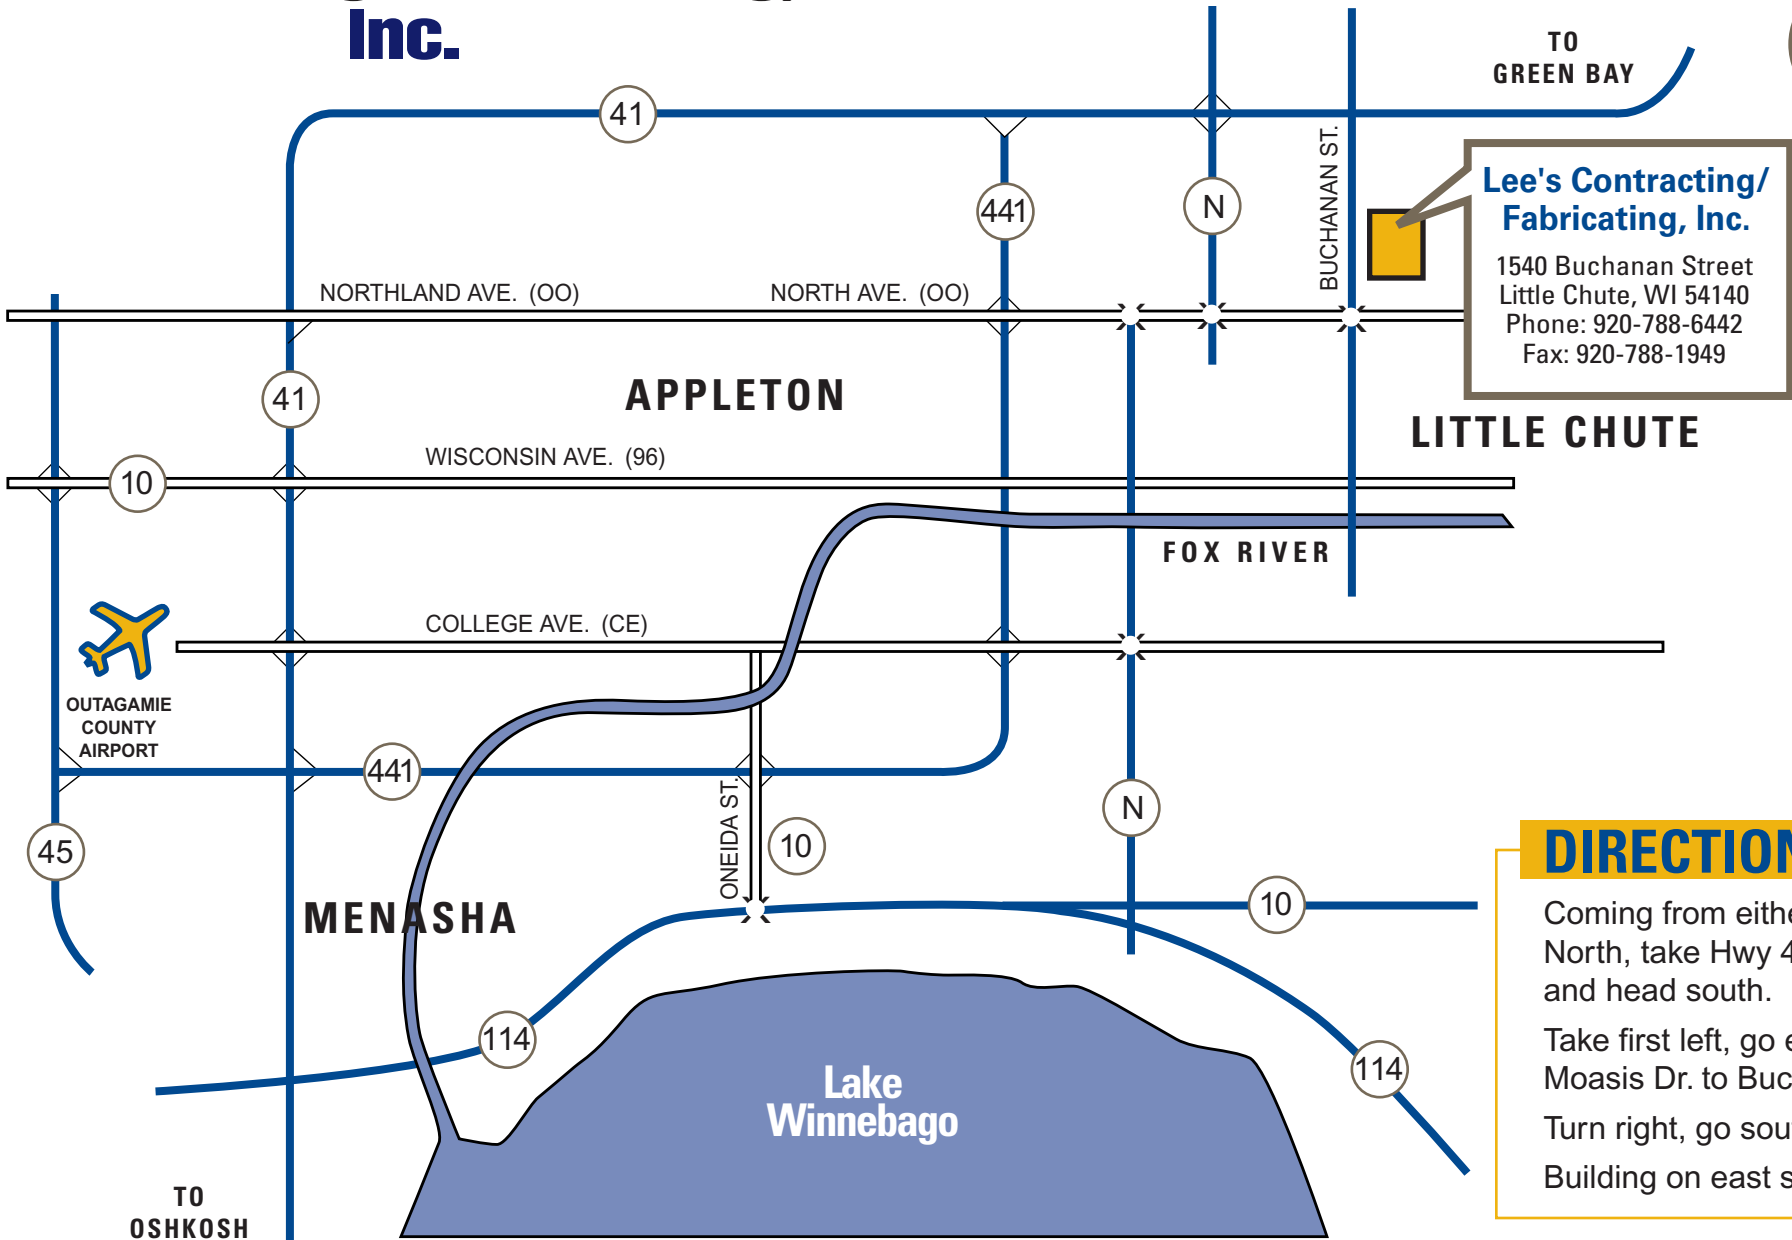

Contracting / Fabricating, Inc.

DIRECTIONS

Coming from either South or North, take Hwy 41 to exit N. and head south.

Take first left, go east on Moasis Dr. to Buchanan St.

Turn right, go south two blocks.

Building on east side.